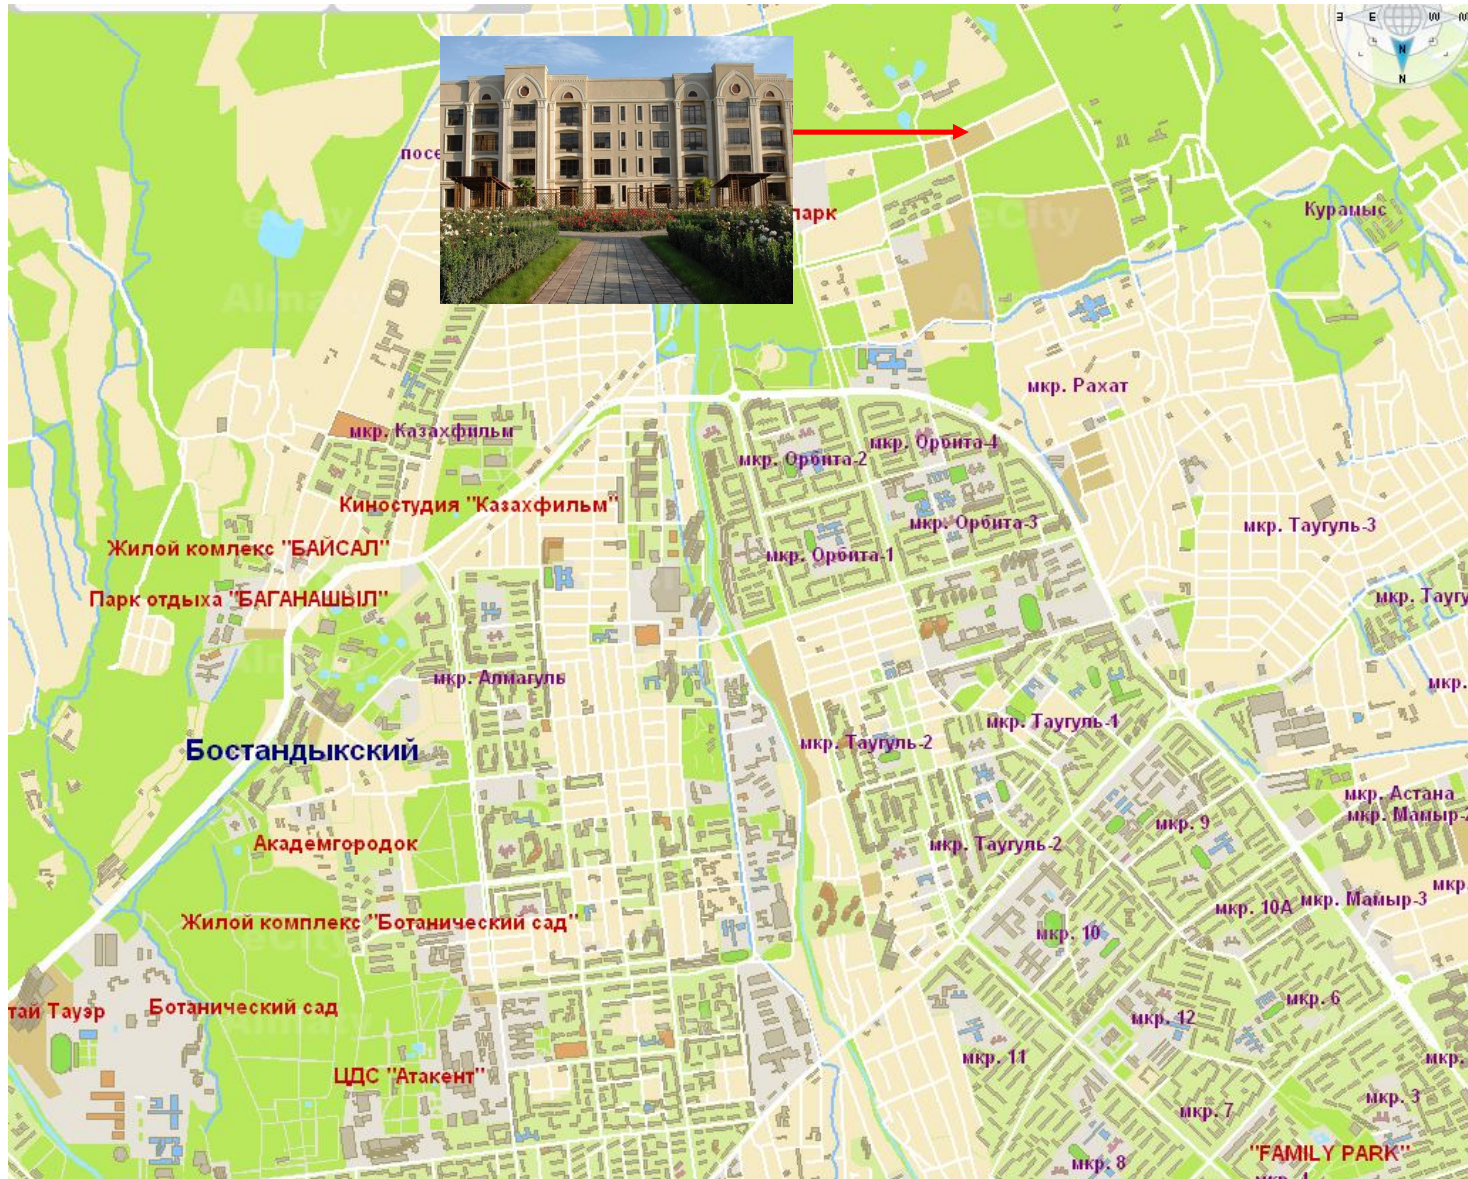

**Elite apartments for rent in the
“Valley of Roses” Residential Complex
Almaty
March 2011**

Elite Residential Complex
“Valley of Roses”

Constructed by the Bazis-A corporation in 2007, RC “the Valley of Roses” is currently one of the best residential projects in Almaty today. Being considered as seismically safe and secure complex with developed infrastructure, the complex is located in the south-west part of the city, in the ecologically clean and prestigious area, in the close proximity to Miras school, dendropark and the “Zhailyau” golf-club.

A unique dome-shaped community centre is located in the heart of the complex. It hosts a winter-garden with exotic flowers, a SPA-center with a swimming pool, sauna, gym, home theatre, billiard room and bar, as well as a large celebration hall and a room for playing virtual golf. Comprising a total of 12 residential blocks (4 storeys each) with apartments of European design and layout sized 94-184 sqm, the "Valley of Roses" offers the unique opportunity to become a Tenant of an exclusive apartment and enjoy the quietness, clean air and amazing mountain view.

Scot Holland CB Richard Ellis are happy to offer you multiple options of 4-room apartments with a total area of 170 sqm each in one of the “Valley of Roses” residential blocks at a rental rate of 3,500 – 4,500 USD per month. All apartments have 3 bedrooms and 3 bathrooms, are delivered in modern European style with stained glass windows, fully furnished and equipped with kitchen furniture including a dishwasher. Additional amenities include 24-7 security and concierge service. Parking can be provided upon the request.